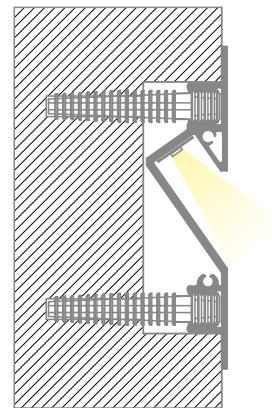

DECORATIVE PROFILES - WALL: P051

CHARACTERISTICS

Recessed wall profile with downwards emission: decorative and functional use as a courtesy light.

CAN BE USED WITH LED STRIPS WITH MAXIMUM WIDTH:

10 mm

MAXIMUM POWER:

24W/m

MATERIALS

6063 aluminium profile with white polycarbonate screen.

ACCESSORIES INCLUDED

Every 3 metre bar is complete with 3 sets of end caps and 3 sets of dowels.

INSTALLATION

Surface installation with dowels supplied.

PACKAGE

Supplied in packages of 5 bars, each one measuring 3 meters. Spare accessories available with separate code.

Cutting Project profiles to size*:

fixed cost of piece work

VA04

* Includes mounting accessories.

IP20

art	Description	L1	H	L	8011905	
P051-S-PF-300	aluminium profile and accessories	17,5	70	3000	913038	1 / 5
MAX 10mm		♦ To be discontinued