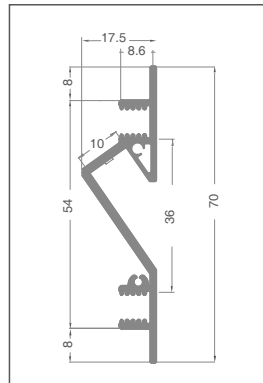

### CAN BE USED WITH LED STRIPS WITH MAXIMUM WIDTH:

10 mm

### ACCESSORIES INCLUDED

Every 3 metre bar is complete with 3 sets of end caps and 3 sets of dowels.

### PACKAGE

Supplied in packages of 5 bars, each one measuring 3 meters. Spare accessories available with separate code.

Cutting Project profiles to size\*:

fixed cost of piece work

VA04

\* Includes mounting accessories.

IP20

art	Description	L1	H	L	8011905	
P051-S-PF-300	aluminium profile and accessories	17,5	70	3000	913038	1 / 5
MAX 10mm	  	♦ To be discontinued				